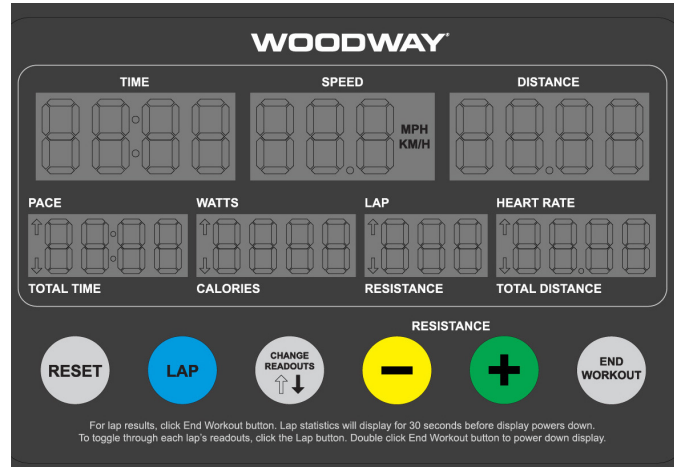

- Standard Feature
- Optional Feature

	CURVE		
USER INTERFACE	10" Touchscreen	○	
	Resistance Levels	20	
	Coded/Non-Coded Polar Heart Rate Pick-up	●	
	USB Digital Speed Output	○	
	USB Digital Speed Output with Curve Pro Software (Curve 1.5)	○	
	RFID System	○	
	LED Display Board	●	
	SPECIFICATIONS	Running Surface Dimensions	17" W x 67" L (43 x 170 cm)
User Weight Capacity		Run: 400 lb. / Walk: 800 lb. (4 mph max)	
Belt Type		60 Individual Slats	
Running Surface		3/8" thick shock absorbing cushion	
Drive System		112 Precision Ball Bearings with 12 Roller Guides (4 mm lateral tolerance)	
Unit Weight		400 lb. (Shipping Weight 440 lb.)	
Width		33" (84 cm)	
Length		73" (185 cm)	
Height		71" (180 cm)	
Self-propelled		●	
Reverse		NA	
Power Supply		115 Vac 20 Amp Required for ProSmart Display and Curve FTG	
Warranty		10 Year Frame & Belt 3 Year All Components 2 Year Battery Operated Display 1 Year Labor	

Treadmill specifications subject to change without written notice | Warranties outside the U.S. may vary - Please contact your dealer for details.

Curve FTG Standard Display Example